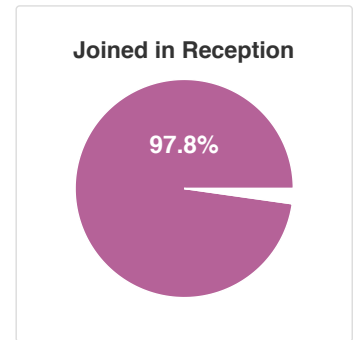

Raglan Infant School

Demographics 2020-2021

Year Groups

Year Group	Pupils	Boys	Girls	EAL	Summer Born	Ever 6 FSM	SEN Support	EHC Plan
Nursery 2	87	50	37	25	35	0	3	0
Reception	122	53	69	43	47	8	7	2
Year 1	118	59	59	56	44	12	4	10
Year 2	120	64	56	71	40	12	2	4