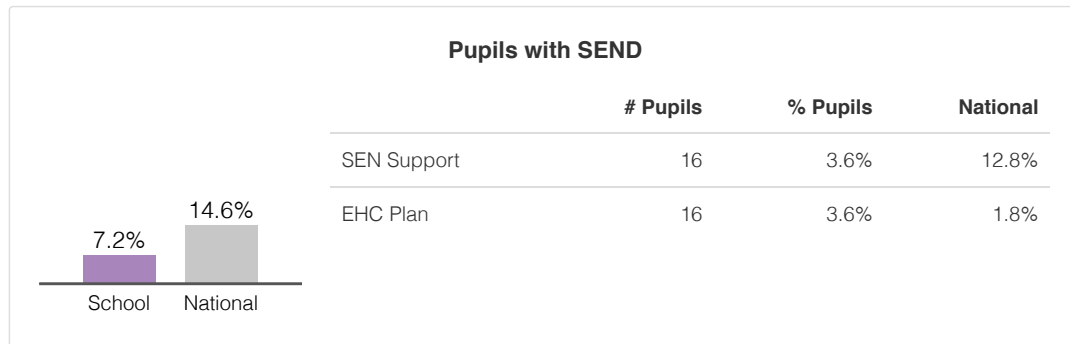

Raglan Infant School

Demographics 2020-2021

Year Groups

Year Group	Pupils	Boys	Girls	EAL	Summer Born	Ever 6 FSM	SEN Support	EHC Plan
Nursery 2	87	50	37	25	35	0	3	0
Reception	122	53	69	43	47	8	7	2
Year 1	118	59	59	56	44	12	4	10
Year 2	120	64	56	71	40	12	2	4