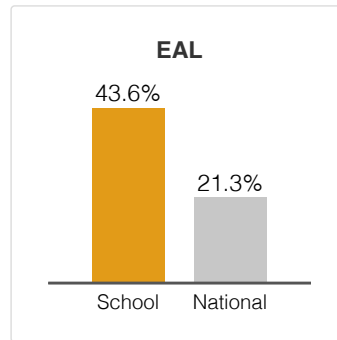

Raglan Infant School

Demographics 2020-2021

Year Groups

Year Group	Pupils	Boys	Girls	EAL	Summer Born	Ever 6 FSM	SEN Support	EHC Plan
Nursery 2	87	50	37	25	35	0	3	0
Reception	122	53	69	43	47	8	7	2
Year 1	118	59	59	56	44	12	4	10
Year 2	120	64	56	71	40	12	2	4