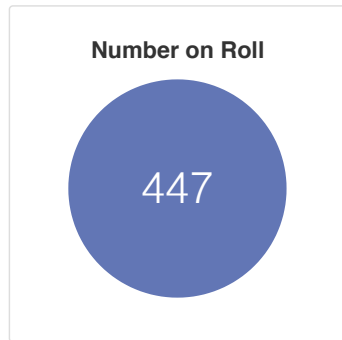

Raglan Infant School

Demographics 2020-2021

Year Groups

Year Group	Pupils	Boys	Girls	EAL	Summer Born	Ever 6 FSM	SEN Support	EHC Plan
Nursery 2	87	50	37	25	35	0	3	0
Reception	122	53	69	43	47	8	7	2
Year 1	118	59	59	56	44	12	4	10
Year 2	120	64	56	71	40	12	2	4