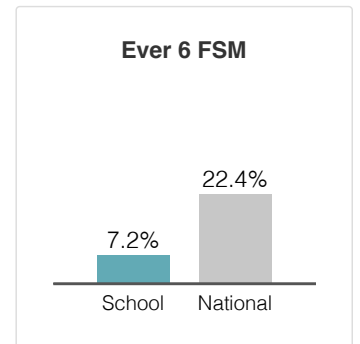

Raglan Infant School

Demographics 2020-2021

Year Groups

Year Group	Pupils	Boys	Girls	EAL	Summer Born	Ever 6 FSM	SEN Support	EHC Plan
Nursery 2	87	50	37	25	35	0	3	0
Reception	122	53	69	43	47	8	7	2
Year 1	118	59	59	56	44	12	4	10
Year 2	120	64	56	71	40	12	2	4