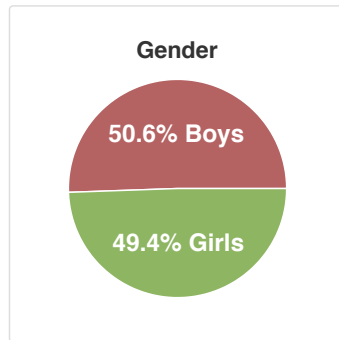

Raglan Infant School

Demographics 2020-2021

Year Groups

Year Group	Pupils	Boys	Girls	EAL	Summer Born	Ever 6 FSM	SEN Support	EHC Plan
Nursery 2	87	50	37	25	35	0	3	0
Reception	122	53	69	43	47	8	7	2
Year 1	118	59	59	56	44	12	4	10
Year 2	120	64	56	71	40	12	2	4